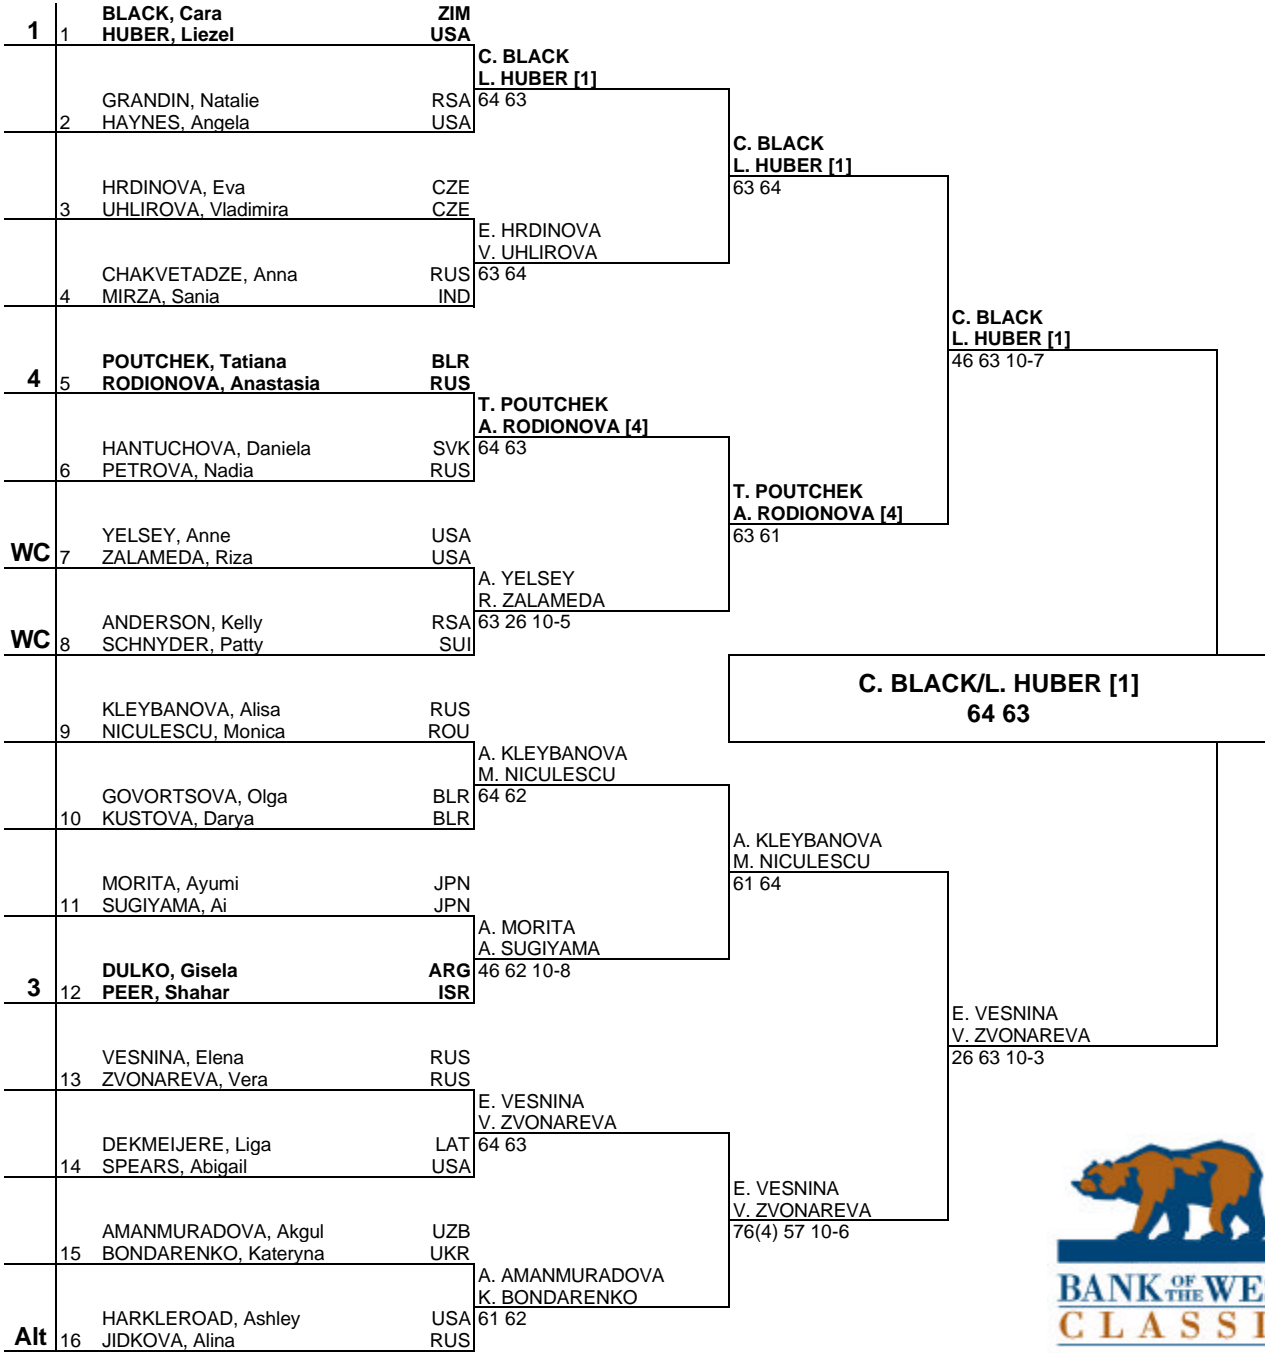

MAIN DRAW DOUBLES

Bank of the West Classic

Stanford, USA 12 - 20 July 2008

Hard
\$600,000
Tier II

Seeded Players	Rank	Prize Money (Per Team)	Pts.	Alternates	Retirements/W.O.
1 BLACK, Cara / HUBER, Liezel	2	Winner \$30,000	275	Harkleroad/Jidkova	
2 CHUANG, Chia-Jung / SCHIAVONE, Francesca	35	Finalist \$16,120	190	replace Chuang/Schiavone	
3 DULKO, Gisela / PEER, Shahar	66	Semi-Finalist \$8,620	125	Left ankle sprain - Schiavone	
4 POUTCHEK, Tatiana / RODIONOVA, Anastasia	79	Quarter-Finalist \$4,610	70		
		First Round \$2,465	1		
Last Direct Acceptance		Player Representative		Sony Ericsson WTA Tour Supervisor	
Hantuchova / Petrova - 179		Darya Kustova		Pam Whytcross	