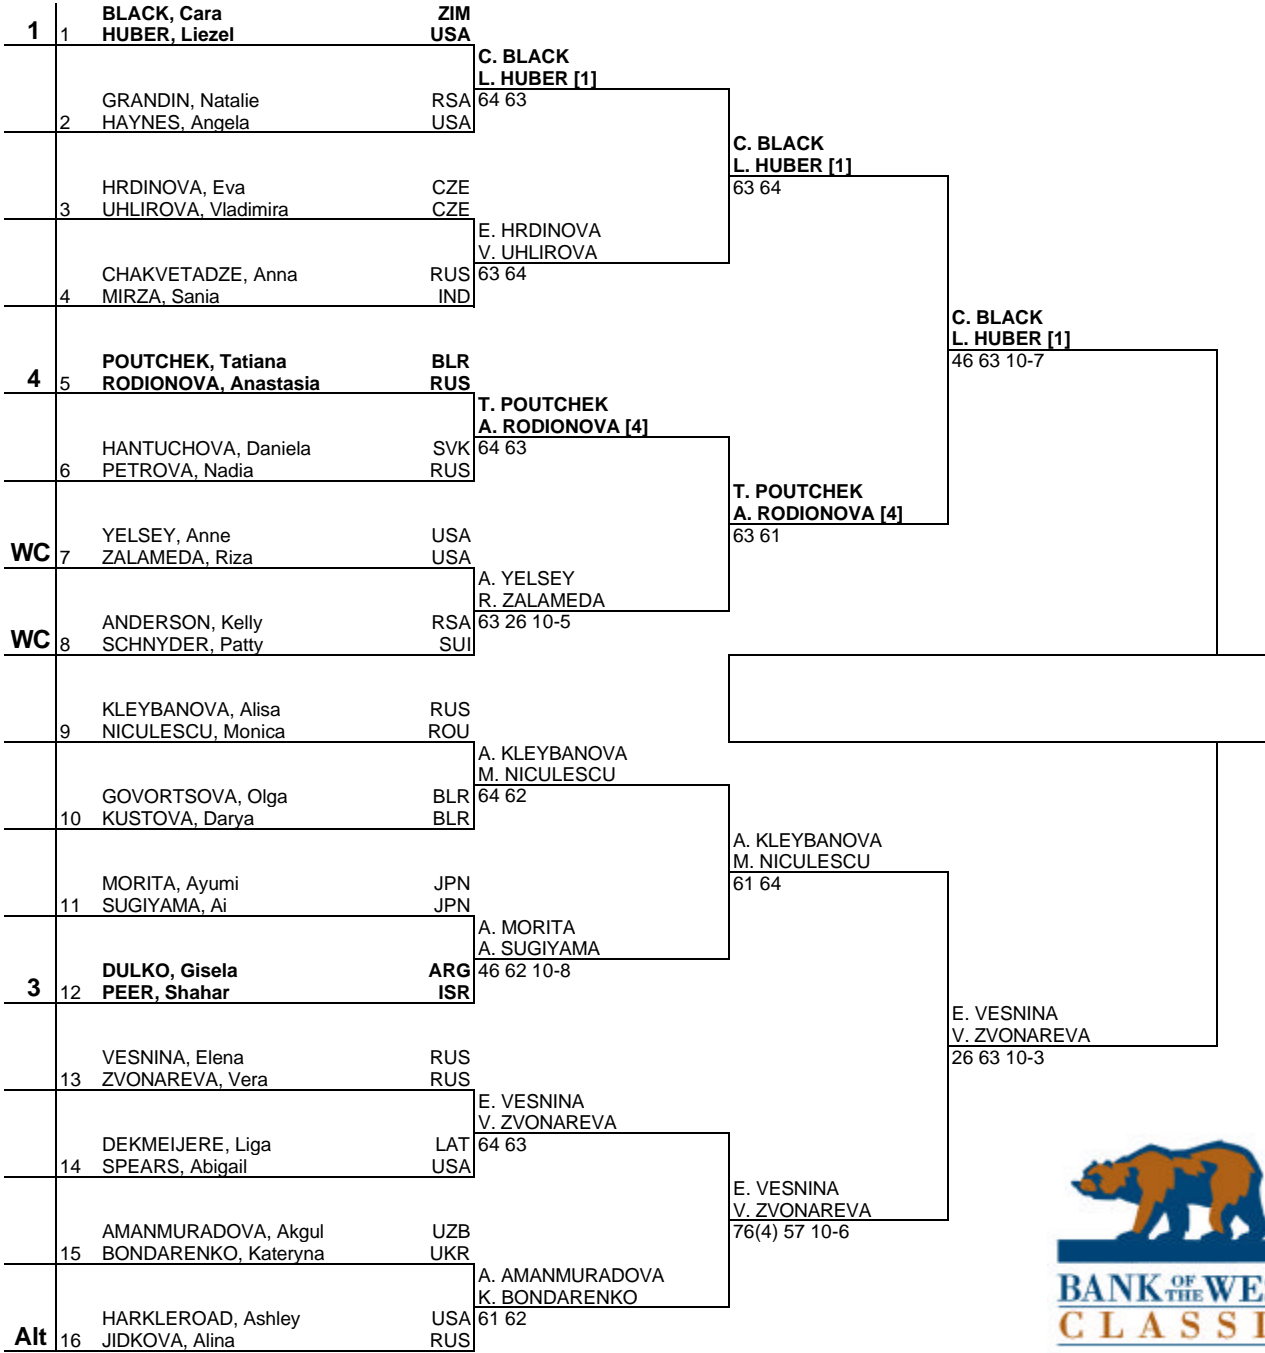

MAIN DRAW DOUBLES

Bank of the West Classic

Stanford, USA 12 - 20 July 2008

Hard
\$600,000
Tier II

Seeded Players	Rank	Prize Money (Per Team)	Pts.	Alternates	Retirements/W.O.
1 BLACK, Cara / HUBER, Liezel	2	Winner \$30,000	275	Harkleroad/Jidkova	
2 CHUANG, Chia-Jung / SCHIAVONE, Francesca	35	Finalist \$16,120	190	replace Chuang/Schiavone	
3 DULKO, Gisela / PEER, Shahar	66	Semi-Finalist \$8,620	125	Left ankle sprain - Schiavone	
4 POUTCHEK, Tatiana / RODIONOVA, Anastasia	79	Quarter-Finalist \$4,610	70		
		First Round \$2,465	1		
		Last Direct Acceptance	Player Representative		Sony Ericsson WTA Tour Supervisor
		Hantuchova / Petrova - 179	Darya Kustova		Pam Whytcross